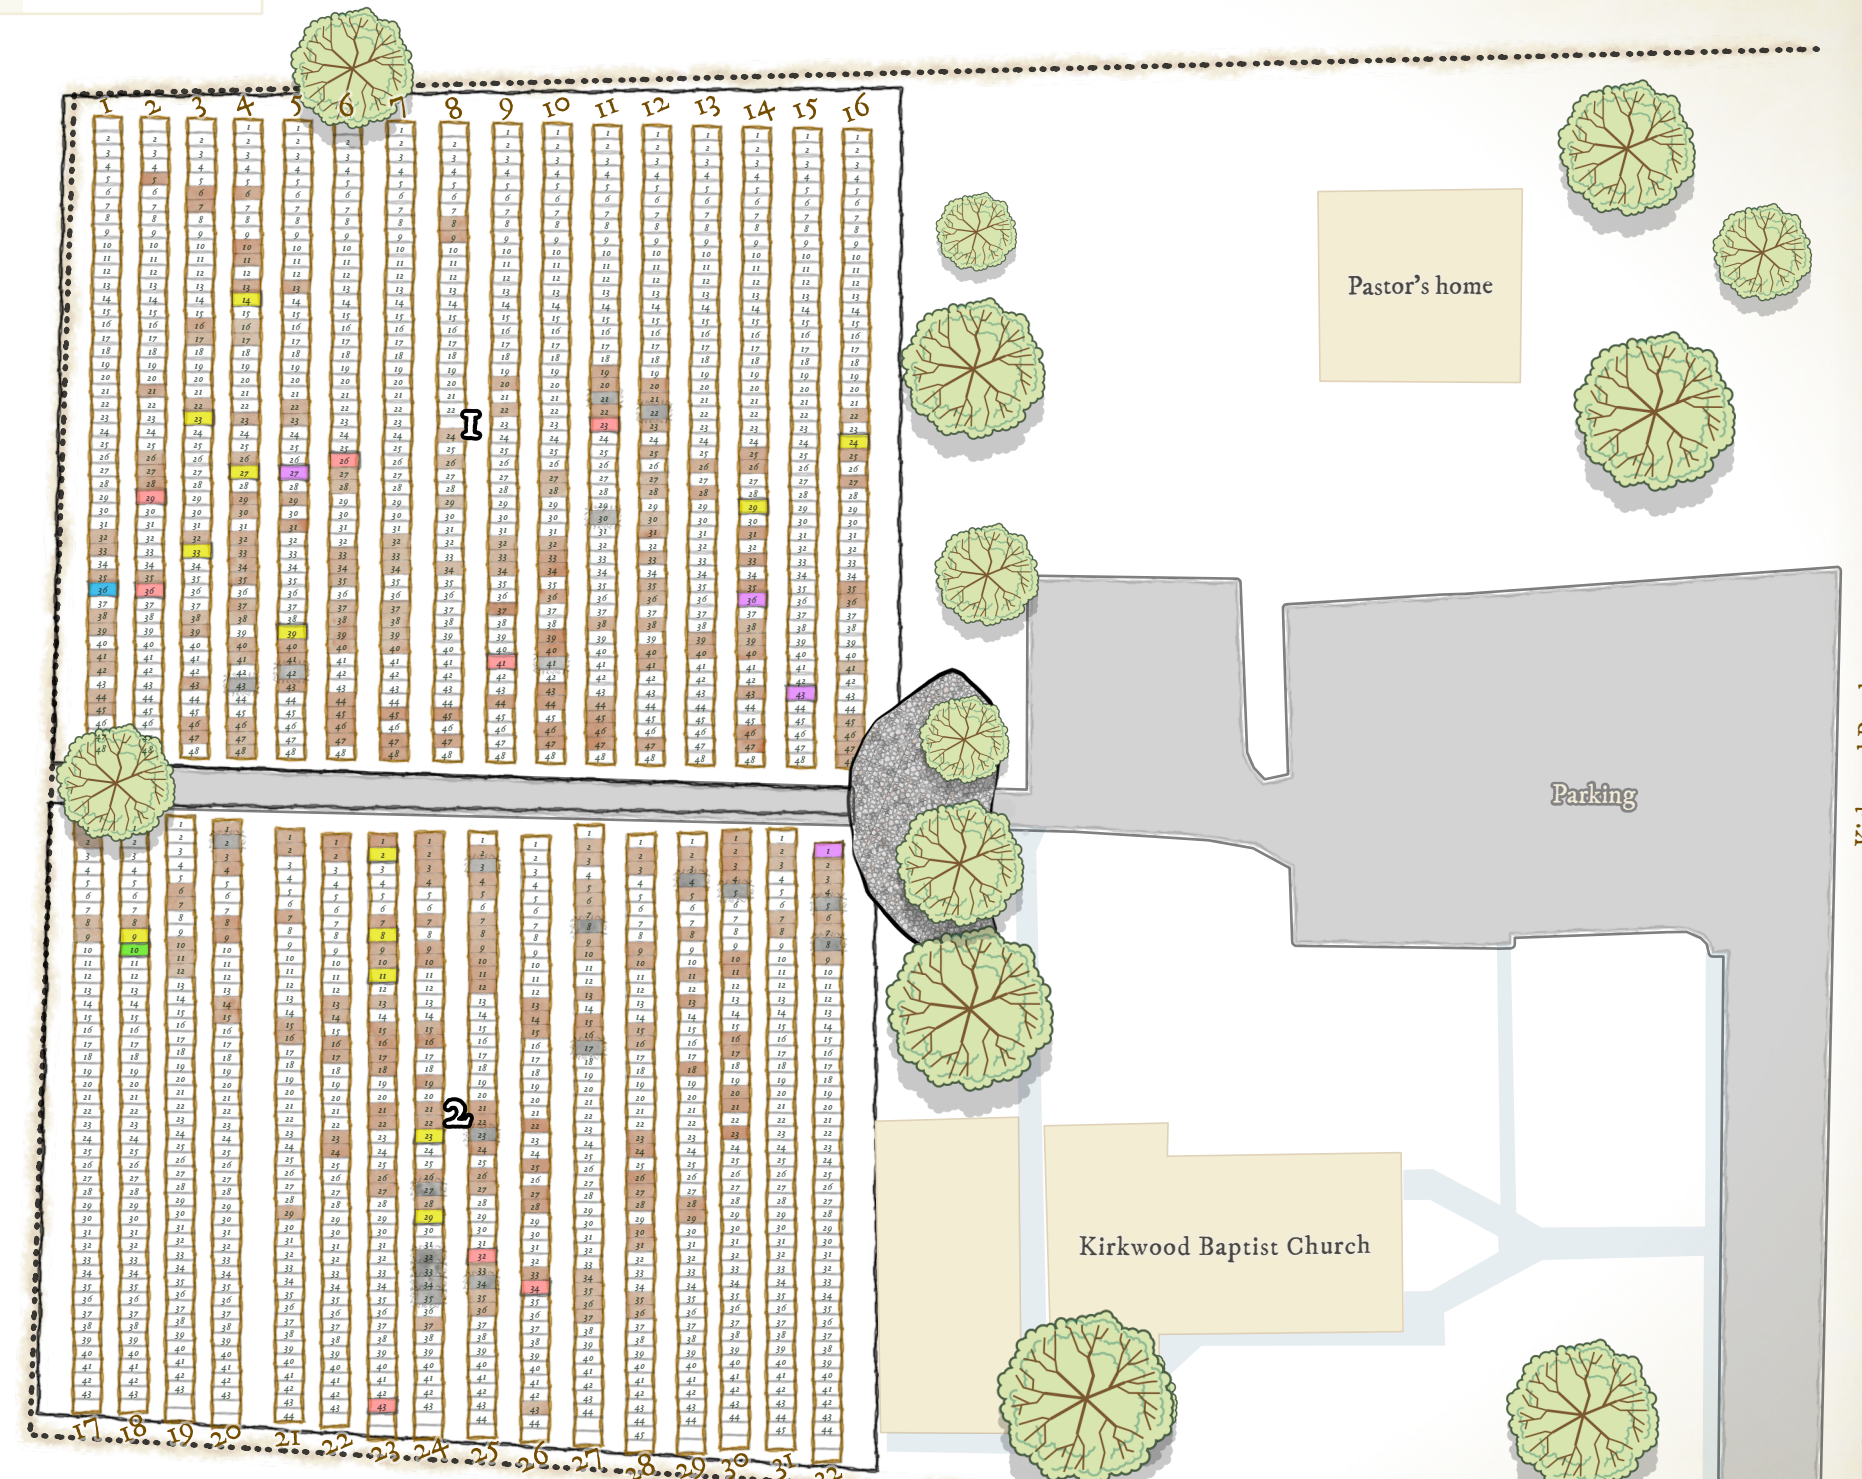

Kirkwood Baptist Church Cemetery

Established April 1913 Salvisa, Kentucky

Veteran Burials

Full Name	Gravesite ID	Full Name	Gravesite ID	Full Name	Gravesite ID	Full Name	Gravesite ID	Full Name	Gravesite ID	Full Name	Gravesite ID
Henry Esco Beasley	1-1-36	George Washington Gash	1-5-39	Carl Warren Hazewood	1-4-27	Lawrence Thomas Morris	1-16-24	Robert Thomas Roney	1-2-29	Fred Joseph Watts	2-18-9
Ottie Walker, Jr. Brogle	2-24-32	Robert Edwin Glancy	1-3-33	Thomas Hazewood	1-6-26	Paul G. Patterson	2-23-43	Maurice E. Stratton	1-4-14	Fred Joseph Jr. Watts	2-18-10
Paul R. Bunton	2-23-8	Charles T., Jr. Goodlett	1-9-41	Charles K. Hazewood	1-5-27	Ralph M. Rigsby	2-26-34	Donald O'Neal Tyler	1-11-23		
James H. Bunton	2-23-11	Bruce Shelby Goodlett	2-32-1	Lawrence Martin	1-3-23	Allen Clinton Robinson	2-23-2	Edgar T. Ward	1-15-43		
Wilda Bill Cunningham	2-24-29	Delbert Harlow	1-2-36	William McKinney	1-14-36	Joel Charles Rogers	1-14-29	Bernice F. Ward	2-24-23		

CEMETERY MAP KEY

VETERANS		GRAVESITES		RESTRICTED (o)	
■	KOREAN WAR	□	AVAILABLE (1,14,5)	□	SOLD (o)
■	VIETNAM WAR	□	OCCUPIED (2,9,7)	□	UNAVAILABLE (o)
■	WORLD WAR I	□	RESERVED (o)	□	UNKNOWN (21)
■	WORLD WAR II				
■	UNKNOWN WAR				